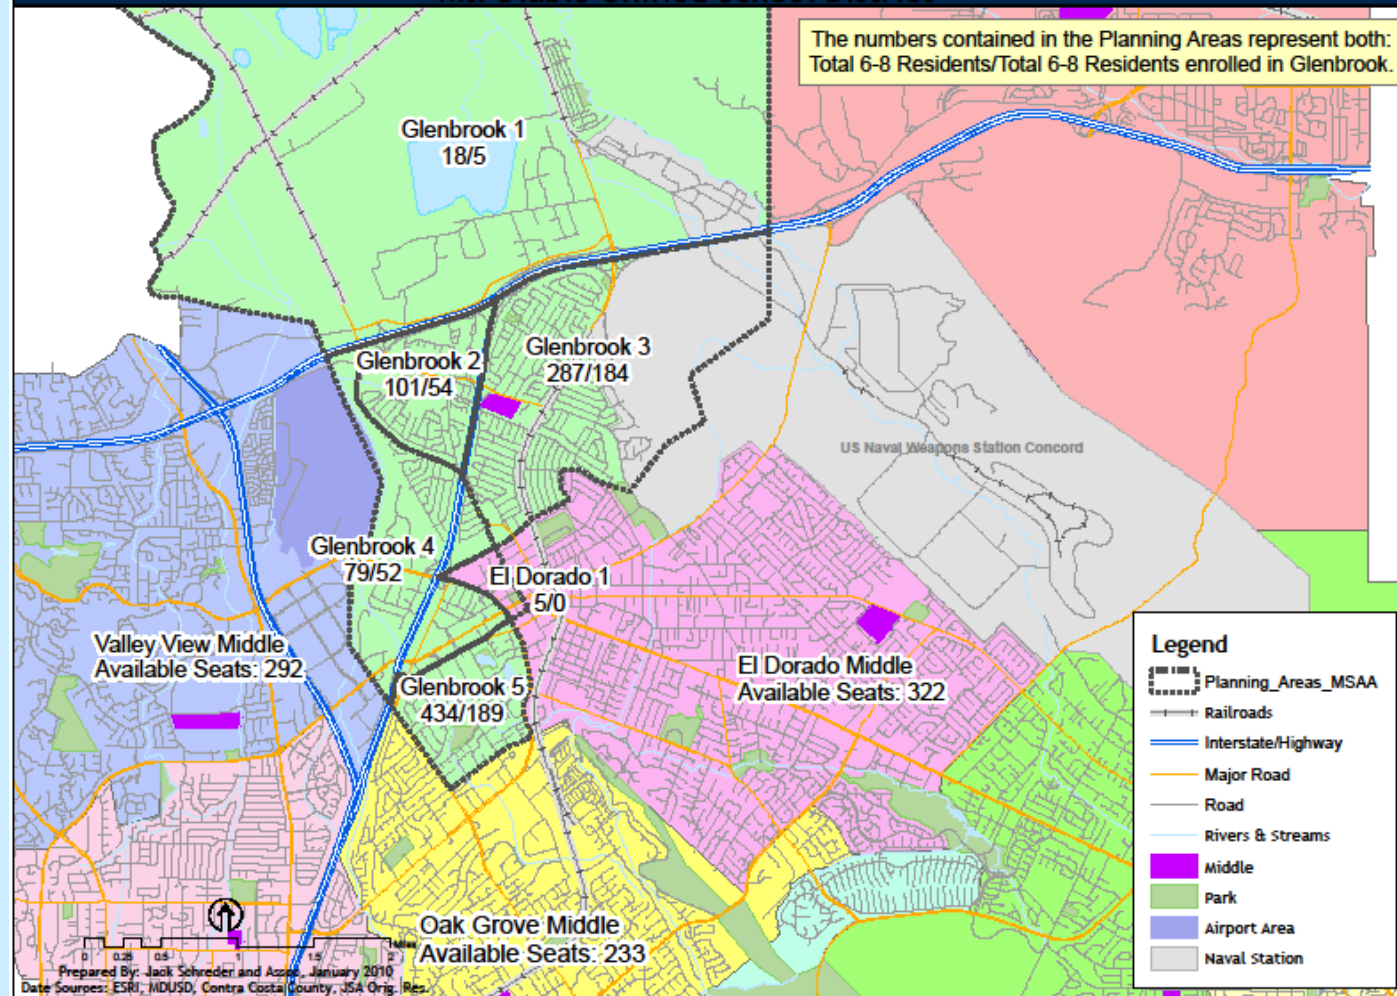

# Attendance Boundaries

# Holbrook Elementary School Planning Areas

Mt. Diablo Unified School District

- Areas 1 and 4 would attend Sun Terrace
- Areas 2 and 3 would attend Wren Avenue

# Glenbrook Middle School Planning Areas

Mt. Diablo Unified School District

- Glenbrook Areas 1, 2, and 3 would go to El Dorado
- El Dorado Area 1 and Glenbrook Area 4 would go to Valley View
- Glenbrook Area 5 would go to Oak Grove