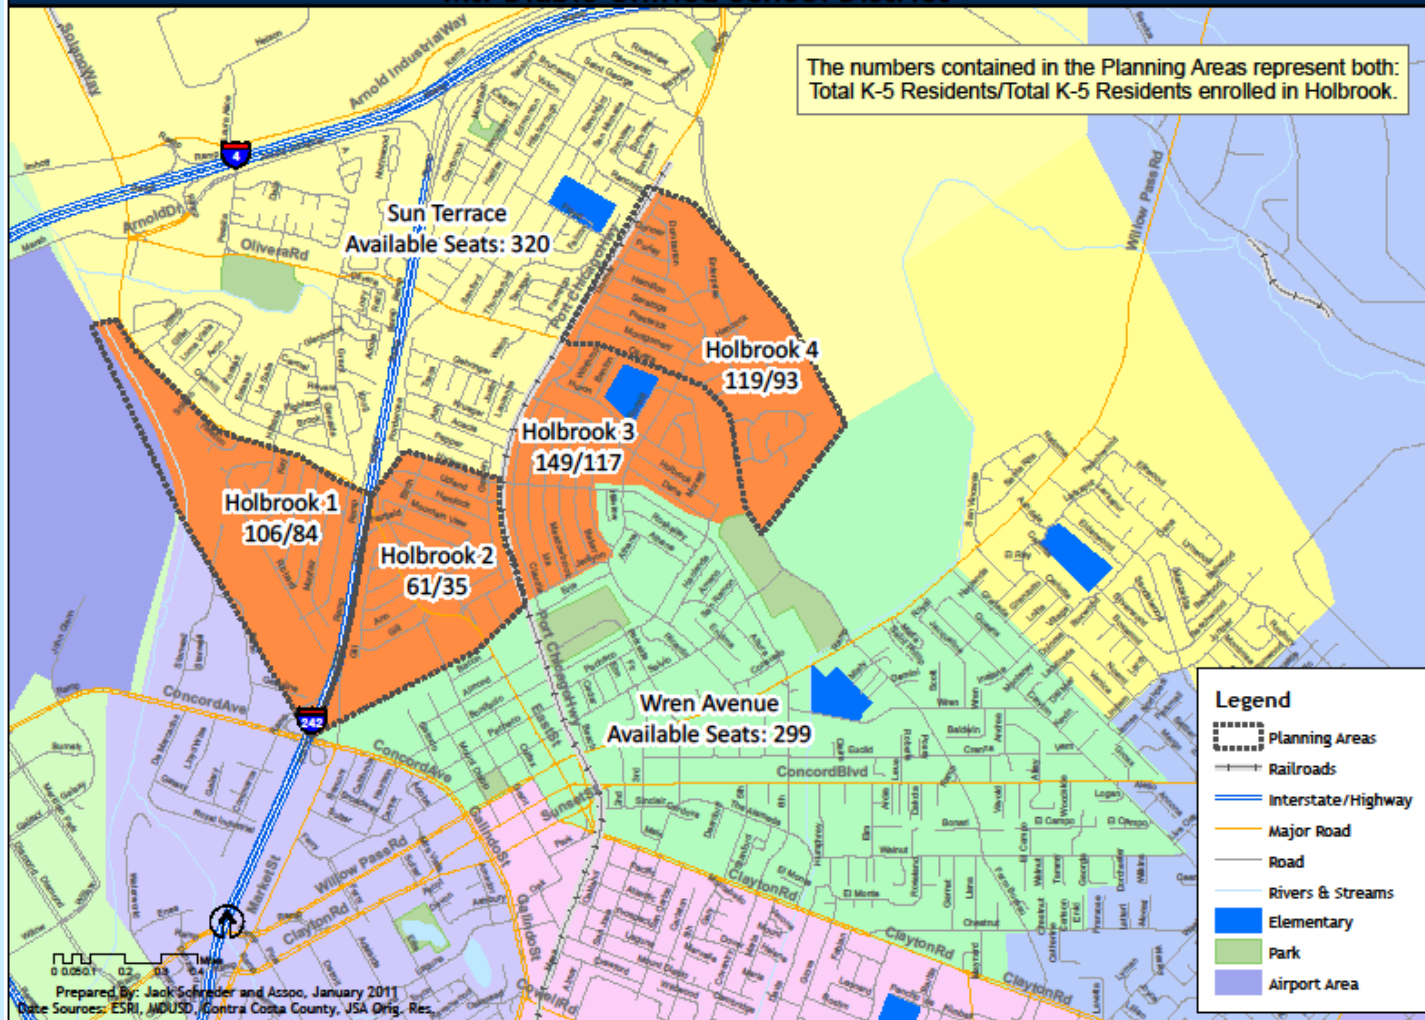

# Attendance Boundaries

# Holbrook Elementary School Planning Areas

Mt. Diablo Unified School District

- Areas 1 and 4 would attend Sun Terrace
- Areas 2 and 3 would attend Wren Avenue

# Glenbrook Middle School Planning Areas

Mt. Diablo Unified School District

- Glenbrook Areas 1, 2, and 3 would go to El Dorado
- El Dorado Area 1 and Glenbrook Area 4 would go to Valley View
- Glenbrook Area 5 would go to Oak Grove